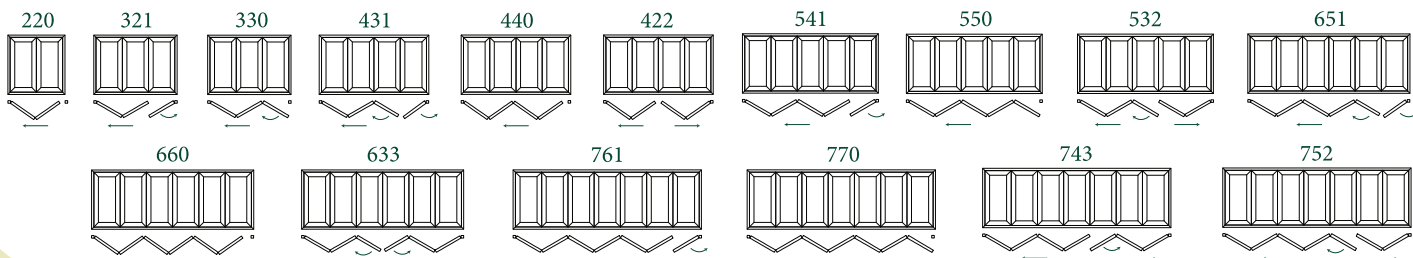

Enjoy the luxury of low-maintenance, contemporary living with our stunning bi-fold doors. The Liniar bi-fold range is available in a wide range of opening styles - including styles unique to Liniar - to suit all sizes of door openings. With the option of internal or external opening we are sure that there will be a door suitable to fit your needs.

The full set of opening configurations is outlined below: